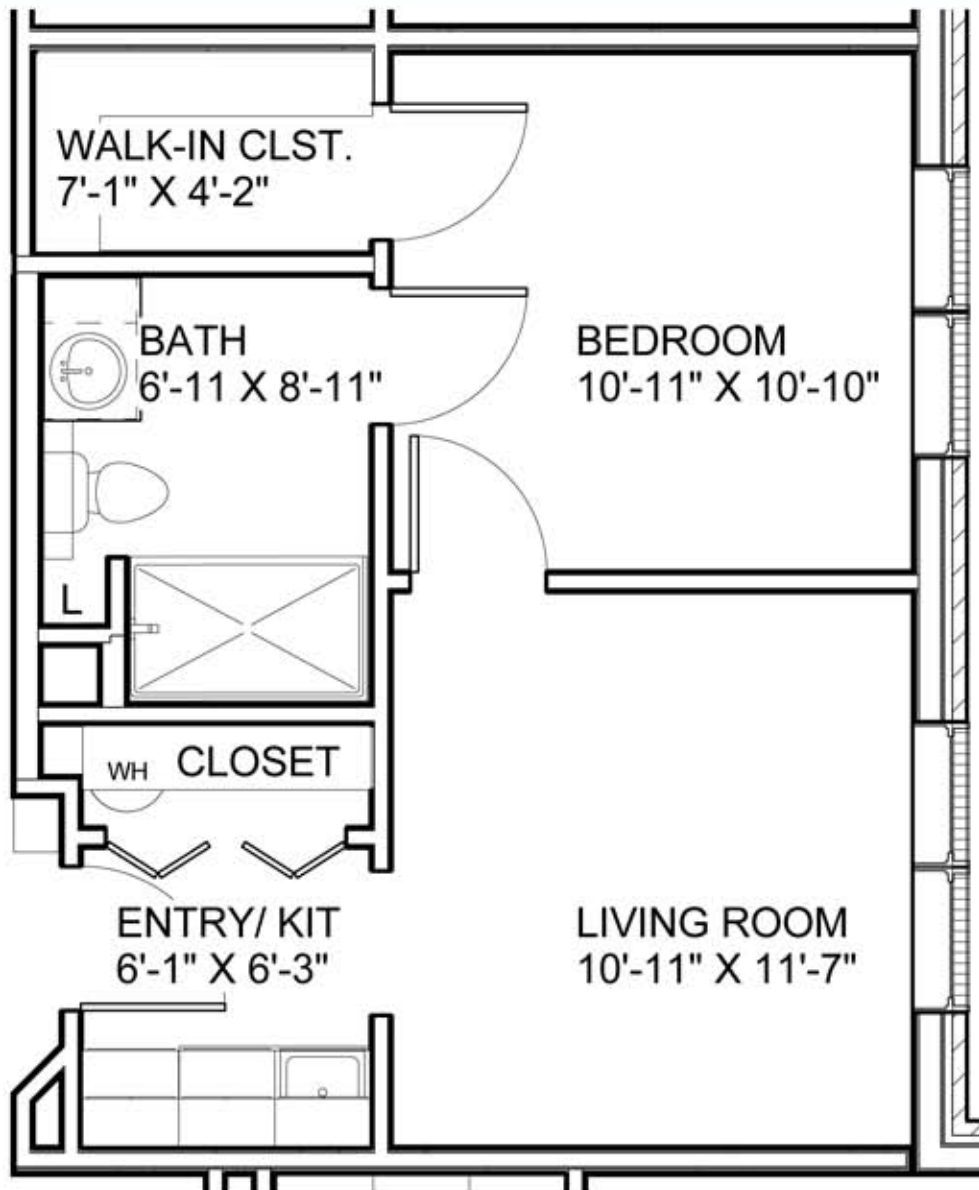

# HARBOURWAY

AT ATLANTIC SHORES  
*The Assisted Living Facility*

Details and dimensions may vary slightly.

456 SF

## One Bedroom/One Bath