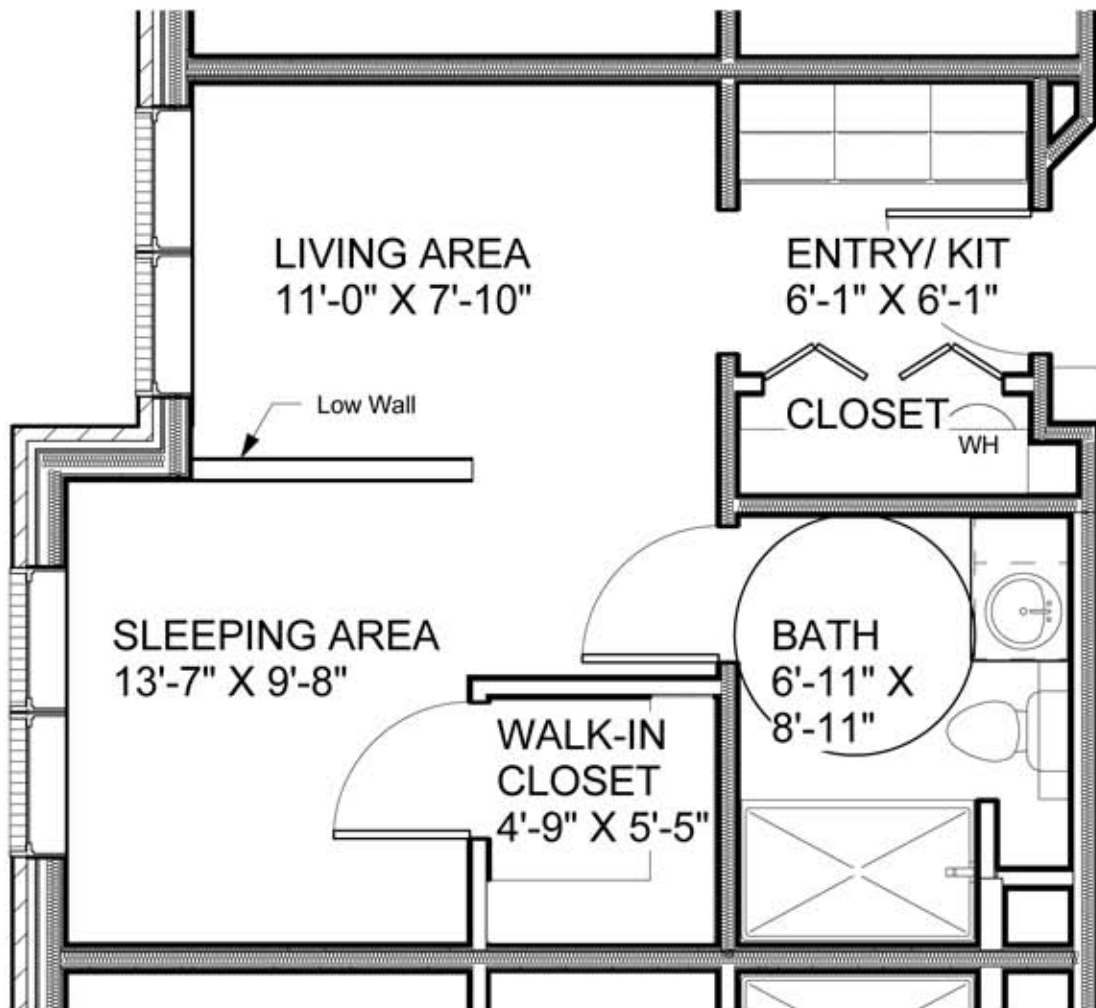

HARBOURWAY

AT ATLANTIC SHORES
The Assisted Living Facility

Details and dimensions may vary slightly.

390 SF

Alcove Studio/One Bath